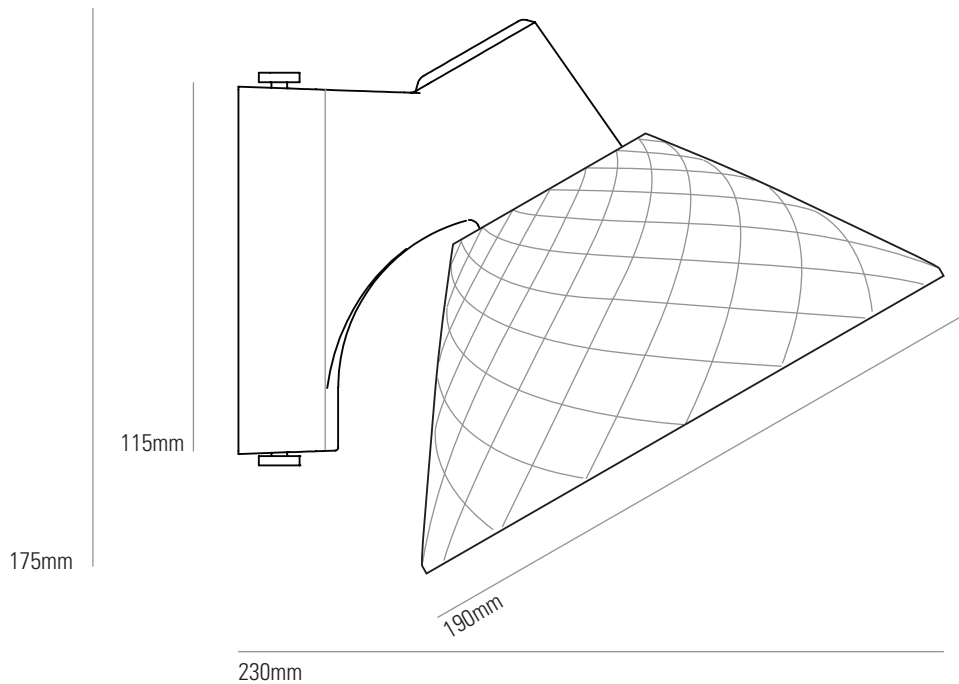

OXFORD 2

This product is available for specific markets. CFL compatible.