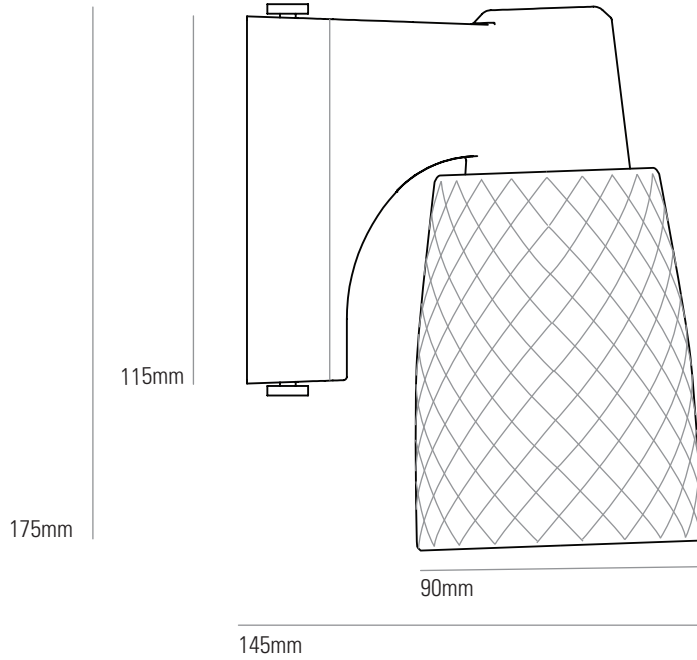

OXFORD WALL LIGHT

SPECIFICATION	Finish	Product Code	Bulb Cap	Max Wattage	Bulb Type
Oxford 1 Wall	bone china back plate (gloss) and shade (matte)	FW 590 N	E 27	40	GLS
Oxford 2 Pitched Wall	bone china back plate (gloss) and shade (matte)	FW 590 N	E 27	40	GLS

OXFORD 1