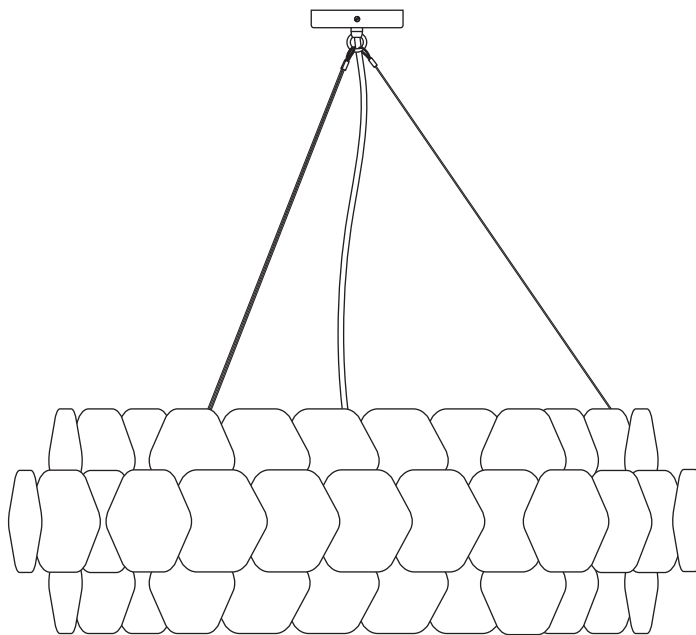

Top View

760mm

720mm

Side View

105mm

250mm

760mm

## Specifications

PRODUCT CODE: FP705N

BULB CAP: E27

MAX WATTAGE: 3 x 100W

VOLTAGE: 230V (AC)

BULB TYPE: GLS

IP RATING: IP20

MATERIAL: BONE CHINA, STEEL

AVAILABLE FINISH: NATURAL BONE CHINA,  
CHROME PLATED

CABLE COLOUR: SAND & TAUPE COTTON BRAID

CABLE LENGTH: 180 CM