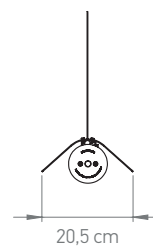

TECHNICAL SHEET / FICHE TECHNIQUE

IN THE TUBE 360° - WING 400