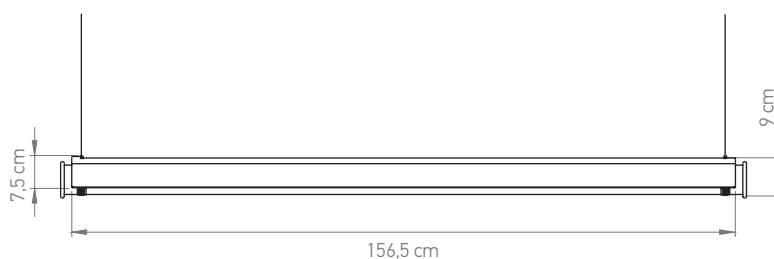

Material: Stainless steel, Aluminium
Wall lamp, horizontal or vertical
Indoor/outdoor/bathroom

Net weight | Poids net: 1,5kg

Dimensions (LxDxH in cm): 96,5 x 20,5 x 9

Packaging: 265 x 125 x 1005 mm

Finishes:

Net weight | Poids net: 2,4 kg

Dimensions (LxDxH in cm): 156,5 x 20,5 x 9

Packaging: 265 x 125 x 1605 mm

Finishes:

BL: Black reflector, inside white + gold
WH: White reflector, inside white + gold

CLI - LED 2700K 32W - IP64 - IK07

Light on 360° | Lumière à 360° sur un axe

External Driver supplied | *Driver externe fourni:* 45 x 155 x 30 mm

TRIAC dimmable - 950mA - 42W |
Dimmable TRIAC

Dali dimmable on request |
Dali dimmable sur demande

TECHNICAL SHEET / FICHE TECHNIQUE

IN THE TUBE 360° - WING 1600

FINISHES / FINITIONS

ITT 360° - WING 1600
BLACK FLAP
with or without MESH

ITT 360° - WING 1600
WHITE FLAP
with or without MESH

Ihr Fachhändler für
exklusive Leuchten: