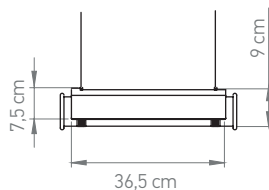

IN THE TUBE 360°

DCW^{éd}itions
PARIS

ITT 360° - WING 400
BLACK OR WHITE

Accessory for ITT 360° - 400 Accessoire pour ITT 360° - 400

Material: Stainless steel, Aluminium
Wall lamp, horizontal or vertical
Indoor/outdoor/bathroom

Net weight | Poids net: 0,6 kg

Dimensions (LxDxH in cm): 36,5 x 20,5 x 9

Packaging: 265 x 125 x 405 mm

Finishes:

BL: Black reflector, inside white + gold
WH: White reflector, inside white + gold

CLI - LED 2700K 6W - IP64 - IK07

Light on 360° | Lumière à 360° sur un axe

External Driver supplied | Driver externe
fourni: 40 x 23 x 47 mm

TRIAC dimmable - 350mA - 9W |
Dimmable TRIAC

Dali dimmable on request |
Dali dimmable sur demande

Ihr Fachhändler für
exklusive Leuchten:

www.CasaLumi.de

Wir beraten Sie gerne!
Tel.: +49(0) 821/450 45 25

TECHNICAL SHEET / FICHE TECHNIQUE

IN THE TUBE 360° - WING 400

FINISHES / FINITIONS