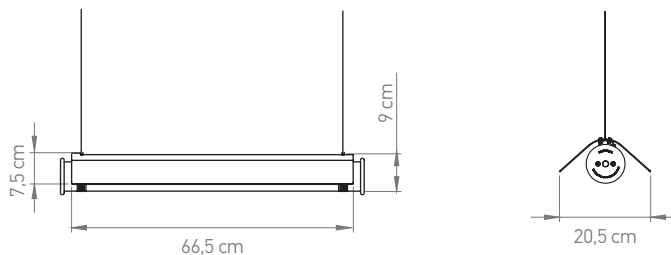

ITT 360° - WING 400
BLACK FLAP
with or without MESH

ITT 360° - WING 400
WHITE FLAP
with or without MESH

IN THE TUBE 360°

DCW^{éd}itions
PARIS

ITT 360° - WING 700
BLACK OR WHITE

Accessory for ITT 360° - 700 Accessoire pour ITT 360° - 700

Material: Stainless steel, Aluminium
Wall lamp, horizontal or vertical
Indoor/outdoor/bathroom

Net weight | Poids net: 1,1 kg

Dimensions (LxDxH in cm): 66,5 x 20,5 x 9

Packaging: 265 x 125 x 705 mm

Finishes:

BL: Black reflector, inside white + gold
WH: White reflector, inside white + gold

CLI - LED 2700K 12W - IP64 - IK07

Light on 360° | Lumière à 360° sur un axe

External Driver supplied | Driver externe fourni: 22 x 40 x 85 mm

TRIAC dimmable - 350mA - 15W | Dimmable TRIAC

Dali dimmable on request | Dali dimmable sur demande

Ihr Fachhändler für
exklusive Leuchten:

www.CasaLumi.de

Wir beraten Sie gerne!
Tel.: +49(0) 821/450 45 25

TECHNICAL SHEET / FICHE TECHNIQUE

IN THE TUBE 360° - WING 700

FINISHES / FINITIONS

ITT 360° - WING 700

BLACK FLAP
with or without MESH

ITT 360° - WING 700

WHITE FLAP
with or without MESH