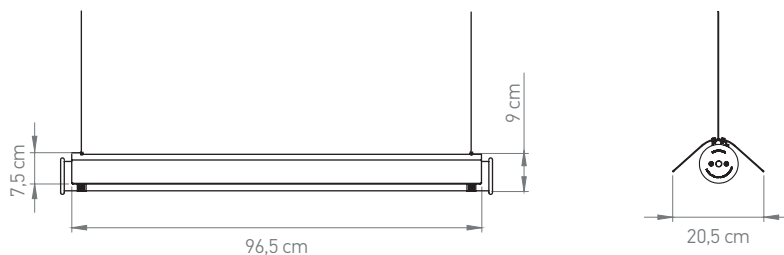

Net weight | Poids net: 0,6 kg

Dimensions (LxDxH in cm): 36,5 x 20,5 x 9

Packaging: 265 x 125 x 405 mm

Finishes:

BL: Black reflector, inside white + gold
WH: White reflector, inside white + gold

CLI - LED 2700K 6W - IP64 - IK07

Net weight | Poids net: 1,1 kg

Dimensions (LxDxH in cm): 66,5 x 20,5 x 9

Packaging: 265 x 125 x 705 mm

Finishes:

BL: Black reflector, inside white + gold
WH: White reflector, inside white + gold

CLI - LED 2700K 12W - IP64 - IK07

Material: Stainless steel, Aluminium
Wall lamp, horizontal or vertical
Indoor/outdoor/bathroom

Net weight | Poids net: 1,5kg

Dimensions (LxDxH in cm): 96,5 x 20,5 x 9

Packaging: 265 x 125 x 1005 mm

Finishes:

TECHNICAL SHEET / FICHE TECHNIQUE

IN THE TUBE 360° - WING 1000

FINISHES / FINITIONS

ITT 360° - WING 1000

BLACK FLAP
with or without MESH

ITT 360° - WING 1000

WHITE FLAP
with or without MESH

IN THE TUBE 360°