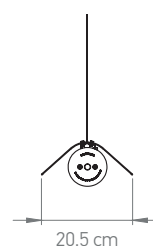

Material: Stainless steel, Aluminium
Wall lamp, horizontal or vertical
Indoor/outdoor/bathroom

Net weight | Poids net: 1,5kg

Dimensions (LxDxH in cm): 96,5 x 20,5 x 9

Packaging: 265 x 125 x 1005 mm

Finishes:

Net weight | Poids net: 2,4 kg

Dimensions (LxDxH in cm): 156,5 x 20,5 x 9

Packaging: 265 x 125 x 1605 mm

Finishes:

BL: Black reflector, inside white + gold
WH: White reflector, inside white + gold

CLI - LED 2700K 32W - IP64 - IK07

Light on 360° | Lumière à 360° sur un axe

External Driver supplied | *Driver externe fourni:* 45 x 155 x 30 mm

TRIAC dimmable - 950mA - 42W |
Dimmable TRIAC

Dali dimmable on request |
Dali dimmable sur demande

TECHNICAL SHEET / FICHE TECHNIQUE

IN THE TUBE 360° - WING 1600

FINISHES / FINITIONS

ITT 360° - WING 1600
BLACK FLAP
with or without MESH

ITT 360° - WING 1600
WHITE FLAP
with or without MESH

Ihr Fachhändler für
exklusive Leuchten: